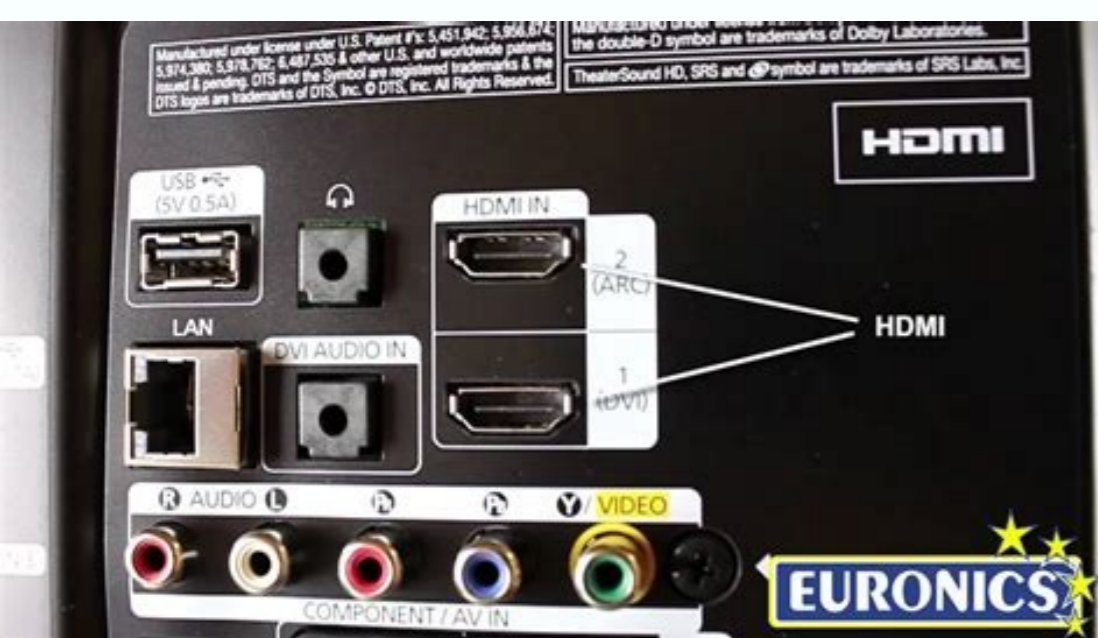

Samsung led tv catalogue 2021 pdf. Samsung led tv catalogue pdf. Samsung tv catalogue 2019 pdf. Samsung tv catalogue 2021. Samsung smart tv catalogue pdf. Samsung tv catalogue 2021 pdf. Samsung led tv catalogue 2020 pdf. Samsung tv catalogue pdf.